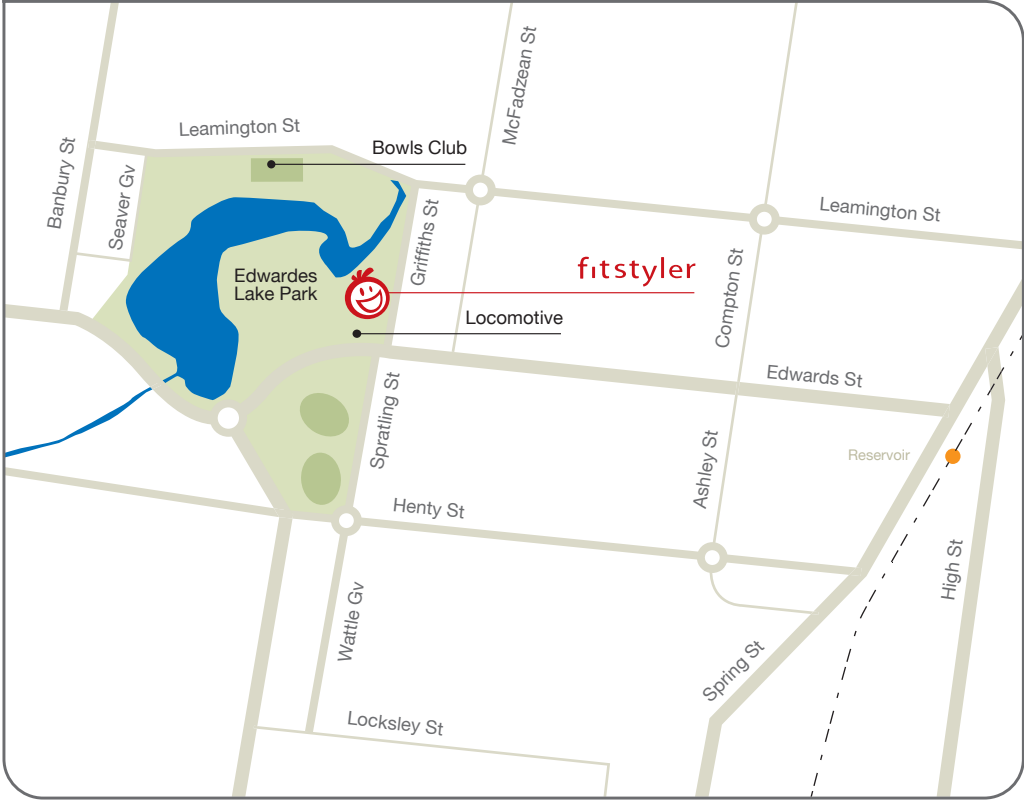

Fitsyler's Location - Reservoir

Meet Fitsyler and all the Fitmates at the childrens playground near the big locomotive, Griffiths St, Edwards Lake Park, Reservoir. Melways Reference 18 D5

50 Cobden St
North Melbourne
Victoria 3051
T | 0419 948 683
F | 03 9329 3777
W | www.fitsyler.com.au