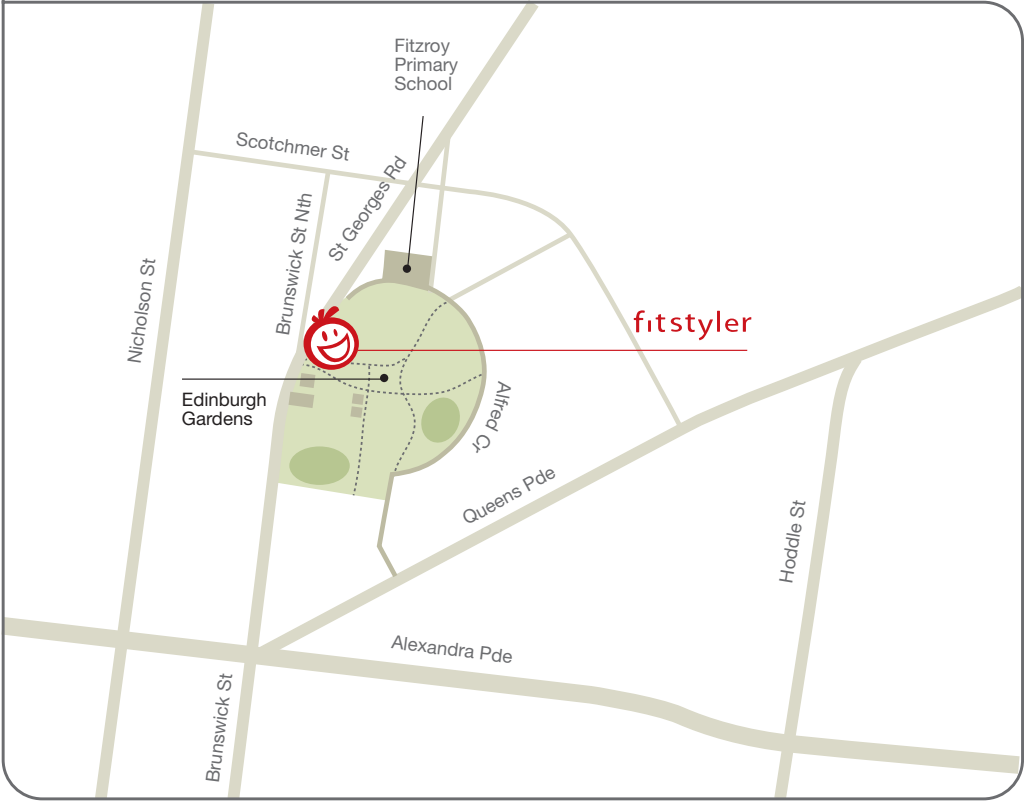

# Fitsyler's location

Meet Fitsyler and all the Fitmates at the white plastic table located at Edinburgh Gardens, in front of the Rotunda where Brunswick St Nth meets St Georges Rd, North Fitzroy. Melways Reference 30 B12