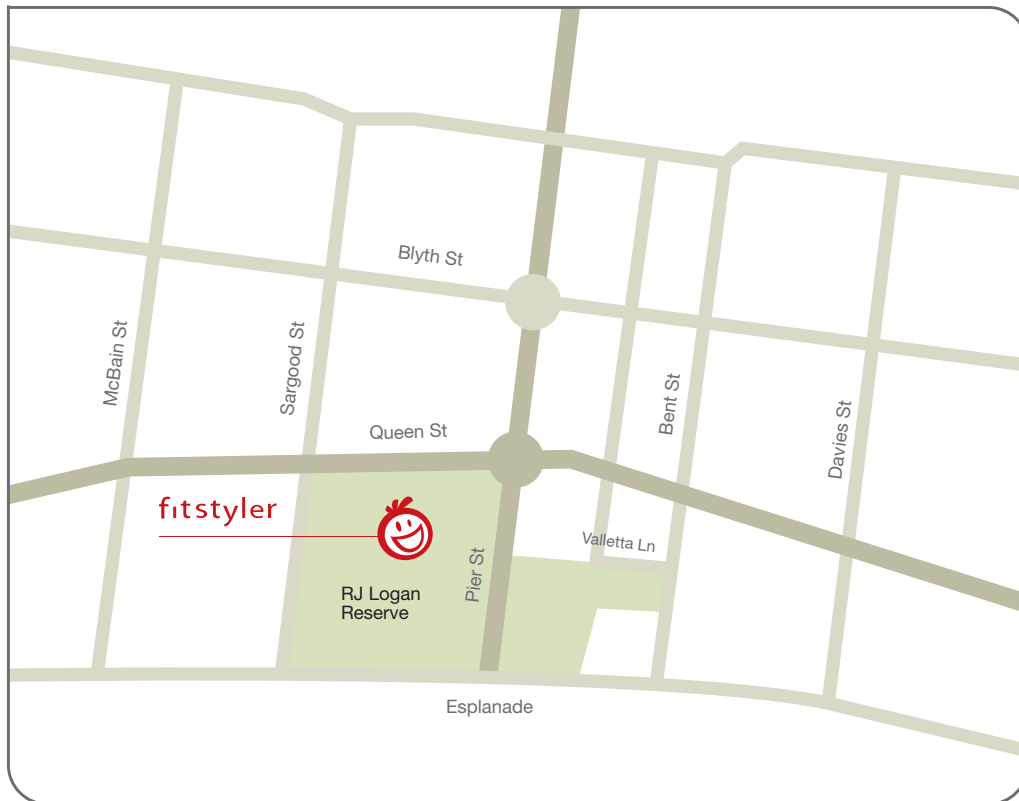

Fitsyler's Altona location

Meeting Point

Meet Fitstyler and all the Fitmates at the white plastic table at the corner at Pier St and Queen St, RJ Logan Reserve, Altona.

Facilities

Indoor area available over autumn to spring