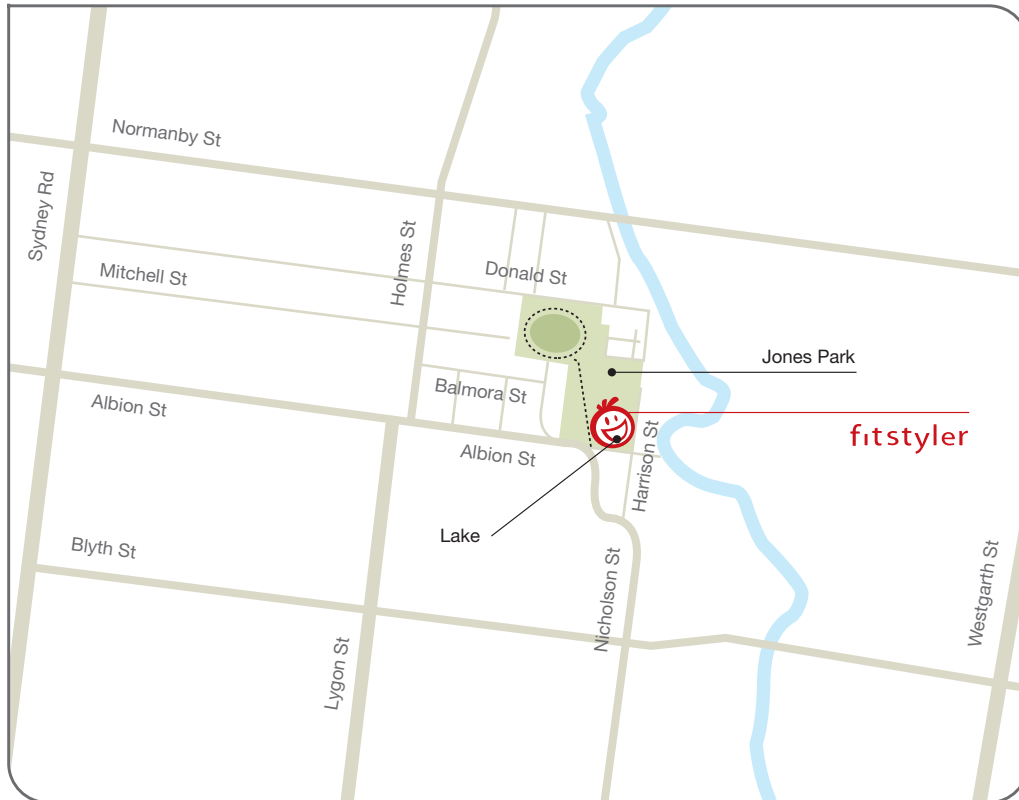

Fitsyler's Brunswick location

Meeting Point

Meet Fitstyler and all the Fitmates at white plastic table near the corner of Albion St and Harrison St, Jones Park, Brunswick.

Facilities

Indoor area available over autumn to spring