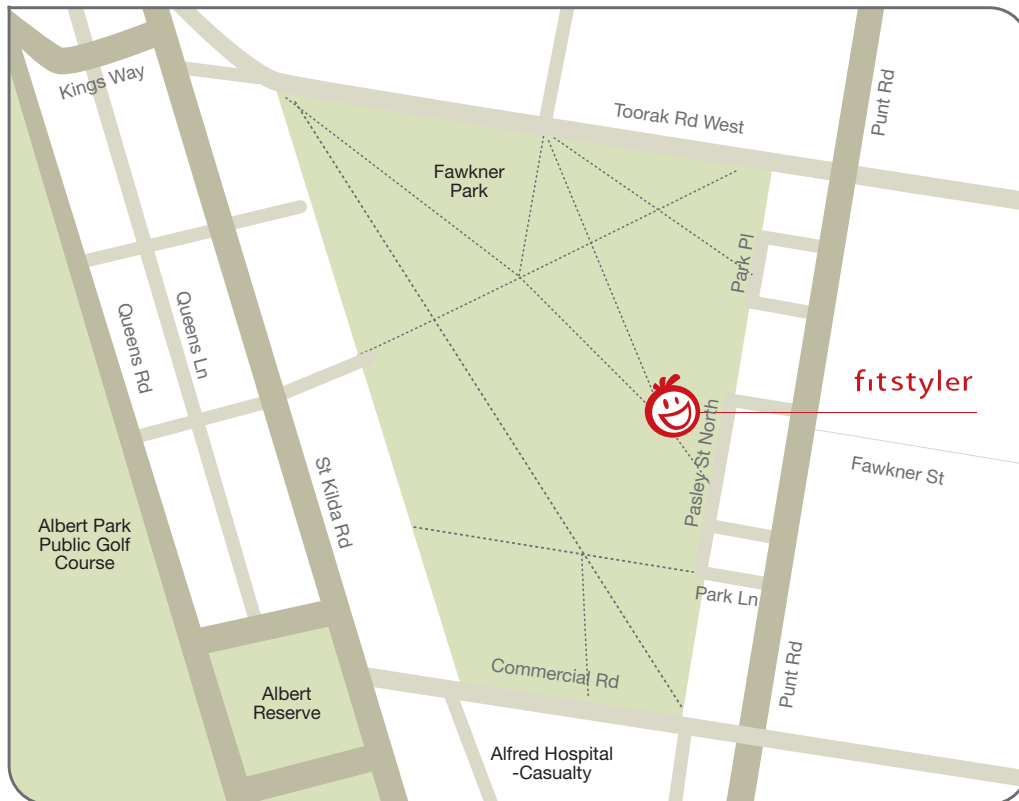

## Fitsyler's Fawkner Park, Melbourne location

---

### Meeting Point

Meet Fitstyler and all the Fitmates at the white plastic table at the end of Pasley St North, Fawkner Park, Melbourne.