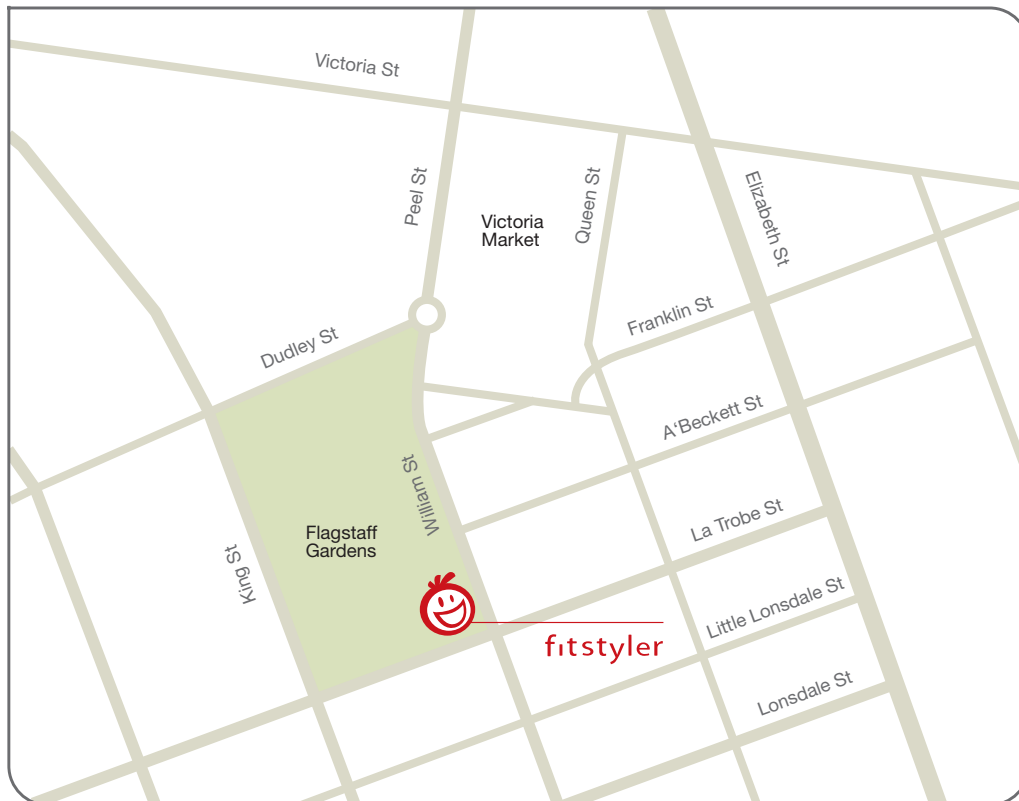

Fitsyler's Flagstaff Gardens Melbourne location

Meeting Point

Meet Fitstyler and all the Fitmates at Flagstaff Gardens, at the white plastic table located on William St, 50 meters from the corner of La Trobe St. Melways Reference 2F B2.