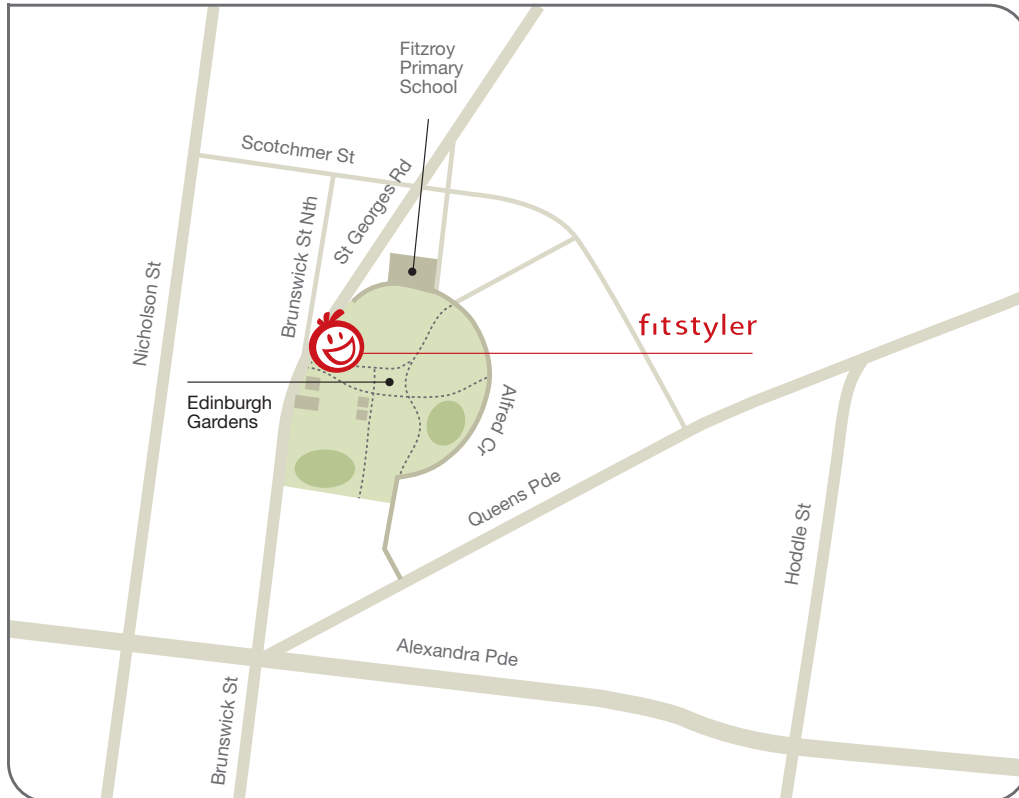

Fitsyler's North Fitzroy location

Meeting Point

Meet Fitstyler and all the Fitmates at Edinburgh Gardens, in front of the Rotunda where Brunswick St Nth meets St Georges Rd, North Fitzroy. Melways Reference 30 B12