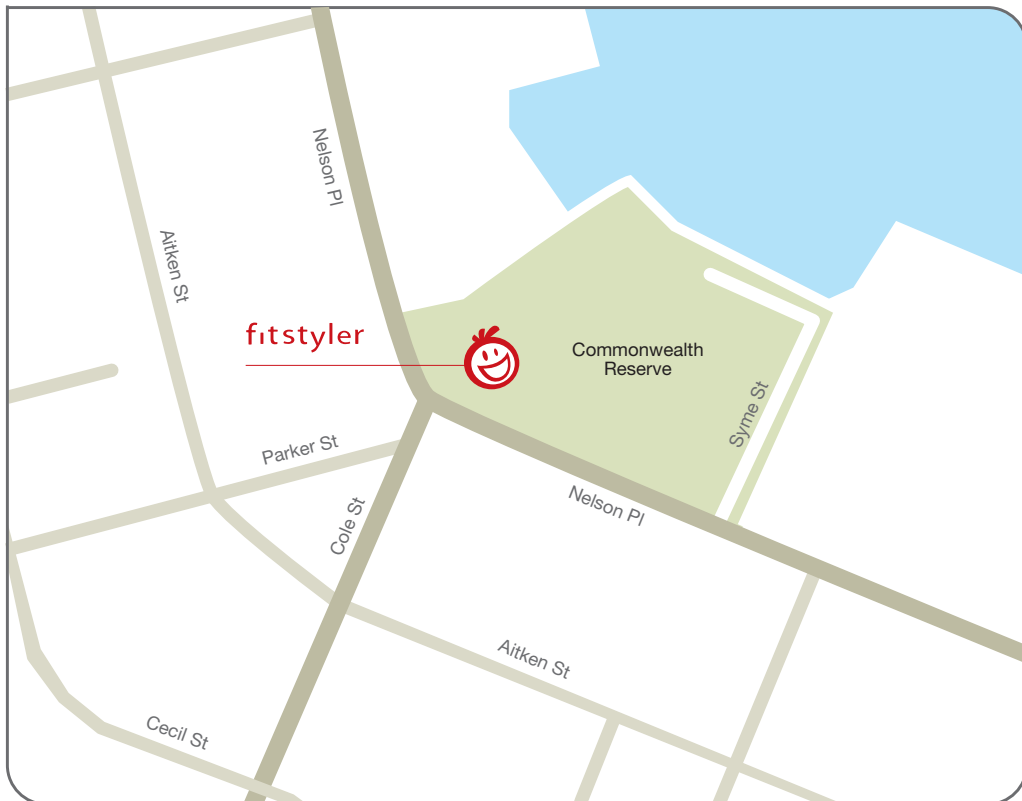

Fitsyler's Williamstown location

Meeting Point

Meet Fitstyler and all the Fitmates at the white plastic table near the round about at Commonwealth Reserve, Williamstown.

Facilities

Indoor area available over autumn to spring